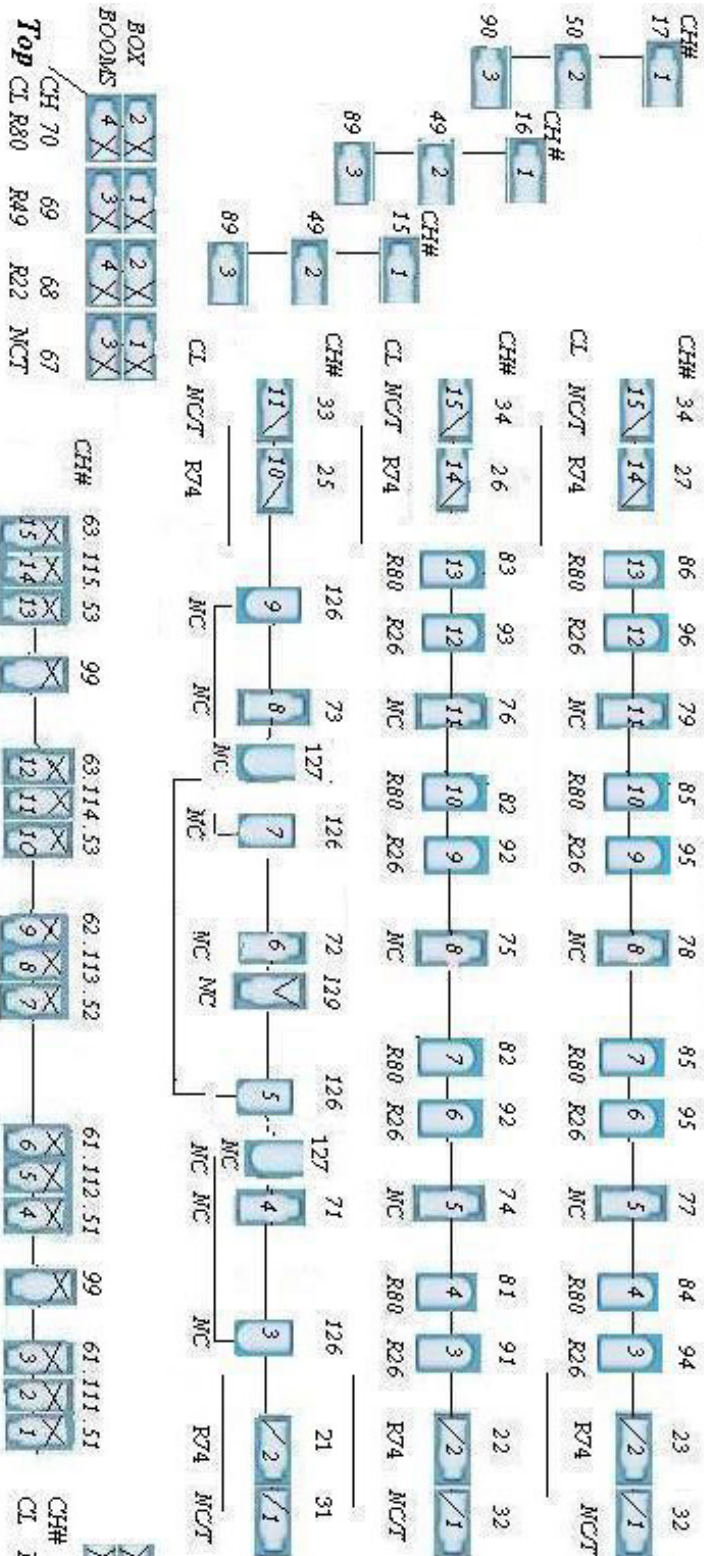

# 30th anniversary LULA WASHINGTON dance theatre

Home | Dance Company | Dance School | About Us | LWDT Foundation | Donate Now! | Press | Newsletter | Contact Us | Mailing List

CYC Color R 26 (Red) R 80 (Blue) R 90 (Green) R22 (Amber)  
Ground Row Colors Color R 26 (Red) R 80 (Blue) R 90 (Green) R22 (Amber)

### BLACK SCRIM

**NOTE:**

- Other specials may be requested depending on program
- The ground row and Hazer is also requested if there is no extra charge in using it
- White Cyc, and Black Scrim are also requested
- Company will bring the gel for the onstage booms (trees)

**We realize all houses are not the same, please contact us if your house can not fulfill the requirements of this plot, and we will work with you to achieve a resolution.**

**Lula Washing**  
PLOT DESIGN B  
214-355-6669  
email: mtg02@lola  
NOT TO SCALE...

# 57 58 59 60  
 NCT R22 R49 R80 **Top**