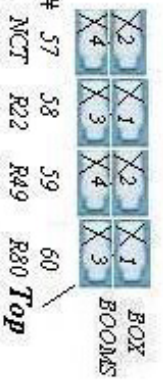

# 30th anniversary LULA WASHINGTON dance theatre

Home | Dance Company | Dance School | About Us | LWDT Foundation | Donate Now! | Press | Newsletter | Contact Us | Mailing List

CYC Color R 26 (Red) R 80 (Blue) R 90 (Green) R22 (Amber)  
Ground Row Colors Color R 26 (Red) R 80 (Blue) R 90 (Green) R22 (Amber)

### BLACK SCRIM

**NOTE:**

- Other specials may be requested depending on program
- The ground row and Hazer is also requested if there is no extra charge in using it
- White Cyc, and Black Scrim are also requested
- Company will bring the gel for the onstage booms (trees)

**We realize all houses are not the same, please contact us if your house can not fulfill the requirements of this plot, and we will work with you to achieve a resolution.**

**Lula Washing**  
PLOT DESIGN B  
214-355-6669  
email: mtg02@lola  
NOT TO SCALE...