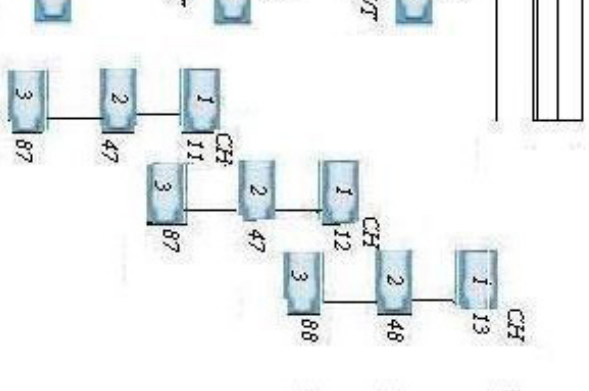

### BLACK SCRIM

**NOTE:**

- Other specials may be requested depending on program
- The ground row and Hazer is also requested if there is no extra charge in using it
- White Cyc, and Black Scrim are also requested
- Company will bring the gel for the onstage booms (trees)

**We realize all houses are not the same, please contact us if your house can not fulfill the requirements of this plot, and we will work with you to achieve a resolution.**

**Lula Washing**  
PLOT DESIGN B  
214-355-6669  
email: mtg02@lola  
NOT TO SCALE...